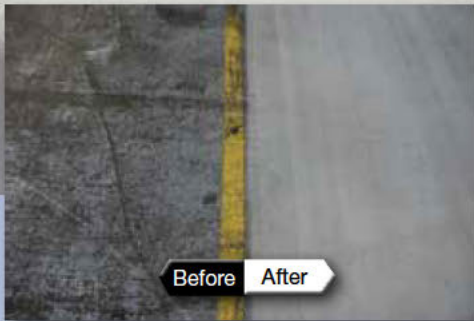

Introducing Concrete Prep Plus™ From Diamabrush By Malish

The Ultimate Concrete Prep Tool For Hard-to-Prep Surfaces

The Diamabrush By Malish concrete prep system has been extended to now include Concrete Prep Plus. This new heavy-duty prep tool is ideally suited to prep floors for an application of paints, epoxies, or stains. The Concrete Prep Plus will also remove a thin layer of paint or epoxy. Concrete Prep Plus is specially designed to last up to 3 to 4 times longer (up to 50,000 sq.ft.) than our standard Concrete Prep Tool.

With its more durable cutting blades, the Diamabrush By Malish Concrete Prep Plus allows prepping concrete floors to take place in a fraction of the time.

Like all products in the Diamabrush By Malish system, the Concrete Prep Plus tool can be used on your existing floor maintenance equipment. This particular tool is designed to handle the pressure and weight of heavy down pressure machines like large ride-on scrubbers and heavier duty floor machines and buffers.

Concrete Prep Plus™

- Abrades the surface to prep for difficult jobs
- Uses either a 25 or 100 diamond grit bonded to metallic backing and assembled to flexible steel spring blades
- Flexible blades designed to ALWAYS remain in contact with the floor regardless of floor imperfections
- Saves time
- Perfect for removing a thin layer of paint or epoxy