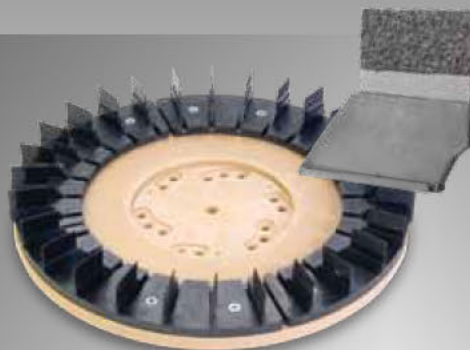

Introducing Concrete Prep Plus™ From Diamabrush By Malish

The Ultimate Concrete Prep Tool For Hard-to-Prep Surfaces

The Diamabrush By Malish concrete prep system has been extended to now include Concrete Prep Plus. This new heavy-duty prep tool is ideally suited to prep floors for an application of paints, epoxies, or stains. The Concrete Prep Plus will also remove a thin layer of paint or epoxy. Concrete Prep Plus is specially designed to last up to 3 to 4 times longer (up to 50,000 sq.ft.) than our standard Concrete Prep Tool.

With its more durable cutting blades, the Diamabrush By Malish Concrete Prep Plus allows prepping concrete floors to take place in a fraction of the time.

Like all products in the Diamabrush By Malish system, the Concrete Prep Plus tool can be used on your existing floor maintenance equipment. This particular tool is designed to handle the pressure and weight of heavy down pressure machines like large ride-on scrubbers and heavier duty floor machines and buffers.

Concrete Prep Plus™

- Abrades the surface to prep for difficult jobs
- Uses either a 25 or 100 diamond grit bonded to metallic backing and assembled to flexible steel spring blades
- Flexible blades designed to ALWAYS remain in contact with the floor regardless of floor imperfections
- Saves time
- Perfect for removing a thin layer of paint or epoxy

25 Diamond Grit

100 Diamond Grit

Concrete Prep Plus is the first step in a complete concrete floor preparation system. Following the use of Concrete Prep Plus, six (6) polishing tools may be used (from coarse to fine) to achieve the level of gloss your application requires.