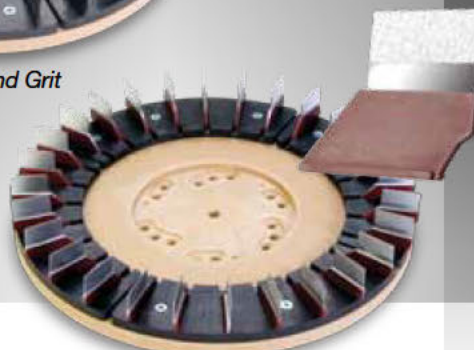

100 Diamond Grit

Concrete Prep Plus is the first step in a complete concrete floor preparation system. Following the use of Concrete Prep Plus, six (6) polishing tools may be used (from coarse to fine) to achieve the level of gloss your application requires.