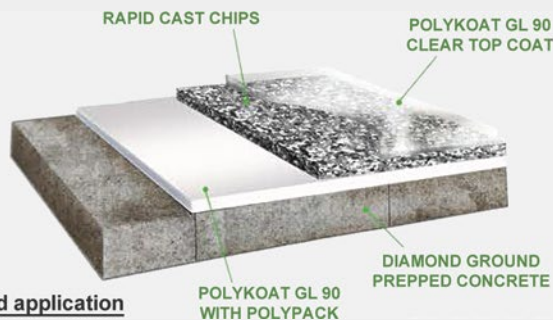

POLYREZ[®]

HIGH PERFORMANCE COATINGS

www.southernstainandseal.com/Color-Flakes

FLAKE[™]

POLYMER COLOR FLAKES
FOR BROADCAST CHIP FLOOR SYSTEMS

The color samples above are digital representations of actual color samples. Due to variations in surface conditions, surface preparation, application techniques, base-coat color and top-coat choice, exact colors and appearance WILL vary. Test prior to use to ensure desired results!