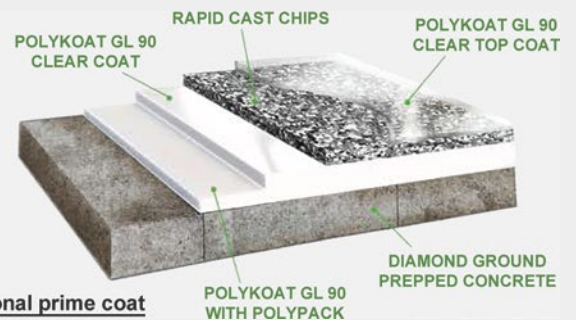

POLYREZ[®]

HIGH PERFORMANCE COATINGS

www.southernstainandseal.com/Color-Flakes

FLAKE[™]

POLYMER COLOR FLAKES
FOR BROADCAST CHIP FLOOR SYSTEMS

The color samples above are digital representations of actual color samples. Due to variations in surface conditions, surface preparation, application techniques, base-coat color and top-coat choice, exact colors and appearance WILL vary. Test prior to use to ensure desired results!