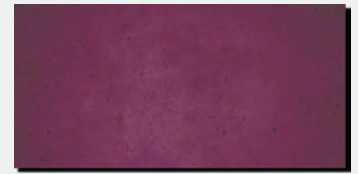

KOLOUR DYE™

DECORATIVE CONCRETE
COLOR DYE SYSTEM

www.southernstainandseal.com/concrete-acetone-dye

- Shown on smooth profiled concrete

Light Gray*

Medium Gray*

Dark Gray*

Lime*

Sun Buff*

Buff*

Taupe*

Teal*

Raw Sienna

Black

Chestnut

Chocolate Brown

Glacier

Forrest Green

Burnt Sienna

Eggplant

Dixie Red

Sand

Turquoise

Saddle Brown