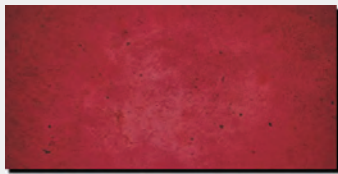

KOLOUR DYE™

DECORATIVE CONCRETE
COLOR DYE SYSTEM

www.southernstainandseal.com/concrete-acetone-dye

- Shown on smooth profiled concrete

Light Gray*

Medium Gray*

Dark Gray*

Lime*

Sun Buff*

Buff*

Taupe*

Teal*

Raw Sienna

Black

Chestnut

Chocolate Brown

Glacier

Forrest Green

Burnt Sienna

Eggplant

Dixie Red

Sand

Turquoise

Saddle Brown

Terra Cotta

Gold

Midnight Black

Slate Blue

Green

Mahogany

Caramel

Walnut