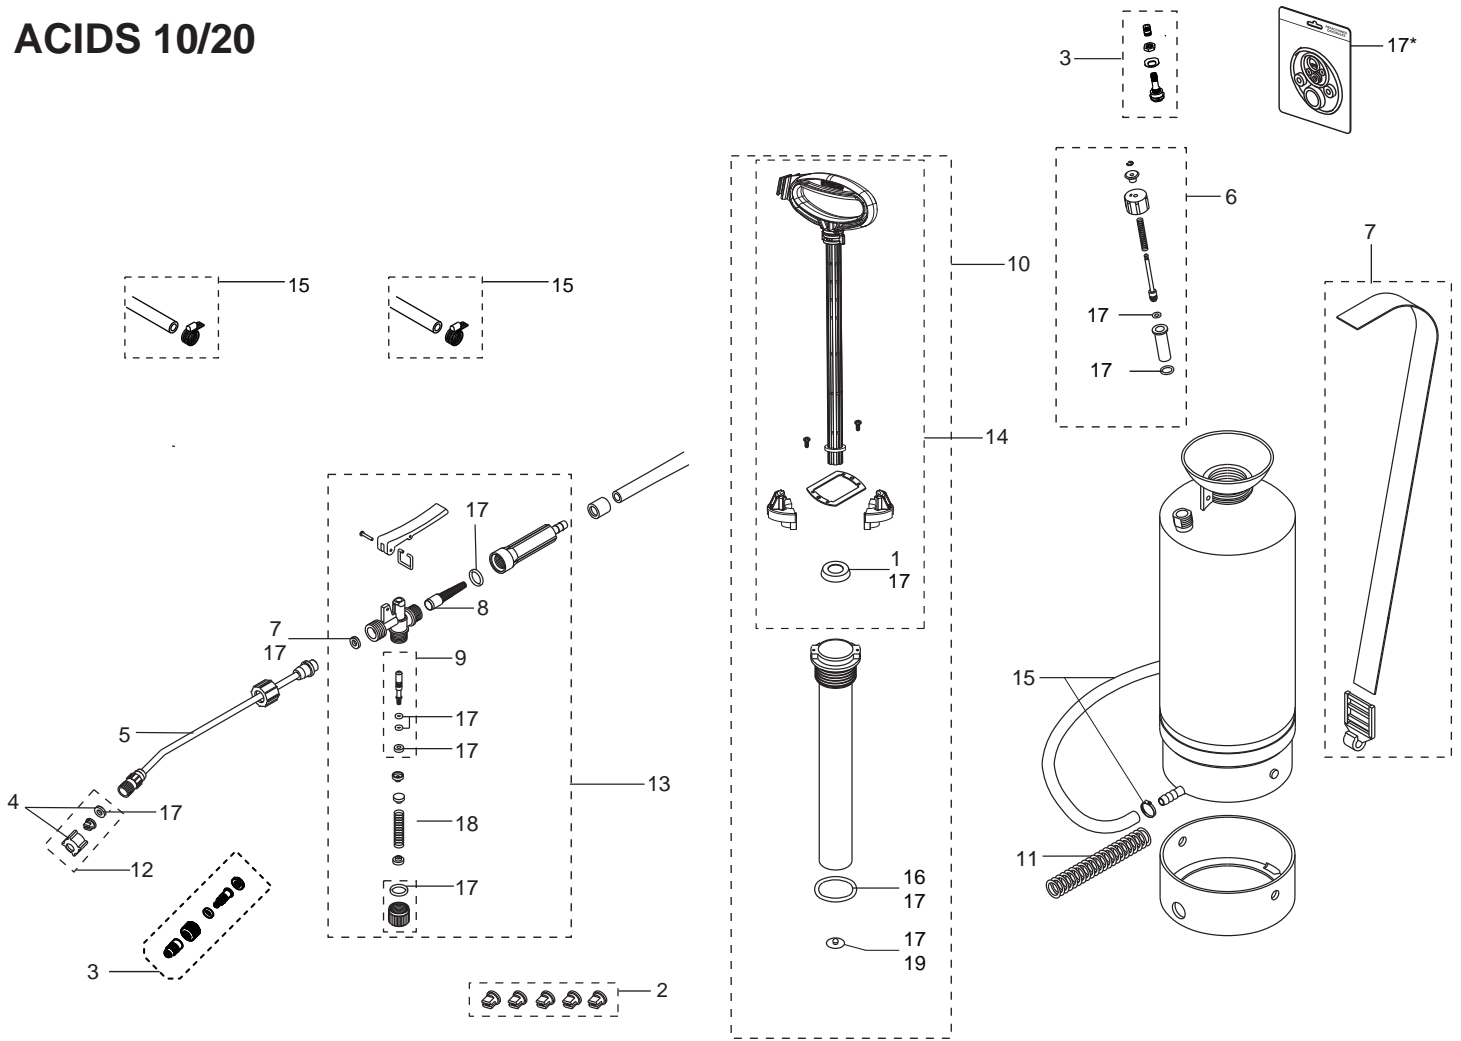

8. SPARE PARTS

ACIDS 10/20

A Spare parts and consumables always available

| No. | Code | Description | Qty. | Qty. per bag |
|-----|-------------|----------------------|------|--------------|
| 1 | E1000120029 | PUMP PLUNGER | 1 | 20 |
| 2 | E1888216046 | 5 TIP SET | 1 | 1 |
| 5 | E1000806085 | 20" SPRAY WAND | 1 | 1 |
| 8 | E1000807074 | FILTER | 1 | 10 |
| 9 | E1000806304 | COMPLETE SPINDLE SET | 1 | 5 |
| 16 | E1000120121 | O-RING FOR PUMP TUBE | 1 | 10 |
| 17* | E1000320200 | KIT SEALS | 1 | 1 |

B Medium use parts, available at discretion

| No. | Code | Description | Qty. | Qty. per bag |
|-----|-------------|---------------------------------|------|--------------|
| 3 | E1000803262 | ADJUSTABLE PLASTIC NOZZLE | 1 | 1 |
| 4 | E1000803091 | NOZZLE HOLDER AND SEAL | 1 | 1 |
| 6 | E1000120321 | PRESSURE RELIEF VALVE | 1 | 1 |
| 7 | E1000120334 | COMPLETE STRAP | 1 | 1 |
| 10 | E1000320226 | COMPLETE PUMP MODULE | 1 | 1 |
| 11 | E1000803233 | HOSE SPRING | 1 | 5 |
| 12 | E1000806040 | NOZZLE HOLDER WITH BLUE FAN TIP | 1 | 1 |
| 13 | E1000806074 | COMPLETE SPRAY GUN | 1 | 1 |
| 14 | E1000320314 | COMPLETE PUMP HANDLE | 1 | 1 |
| 15 | E1000803683 | HOSE SET WITH 2 HOSE CLAMPS | 1 | 1 |
| 18 | E1000803067 | SPRING | 1 | 10 |
| 19 | E1000501020 | CHECK VALVE NBR | | |